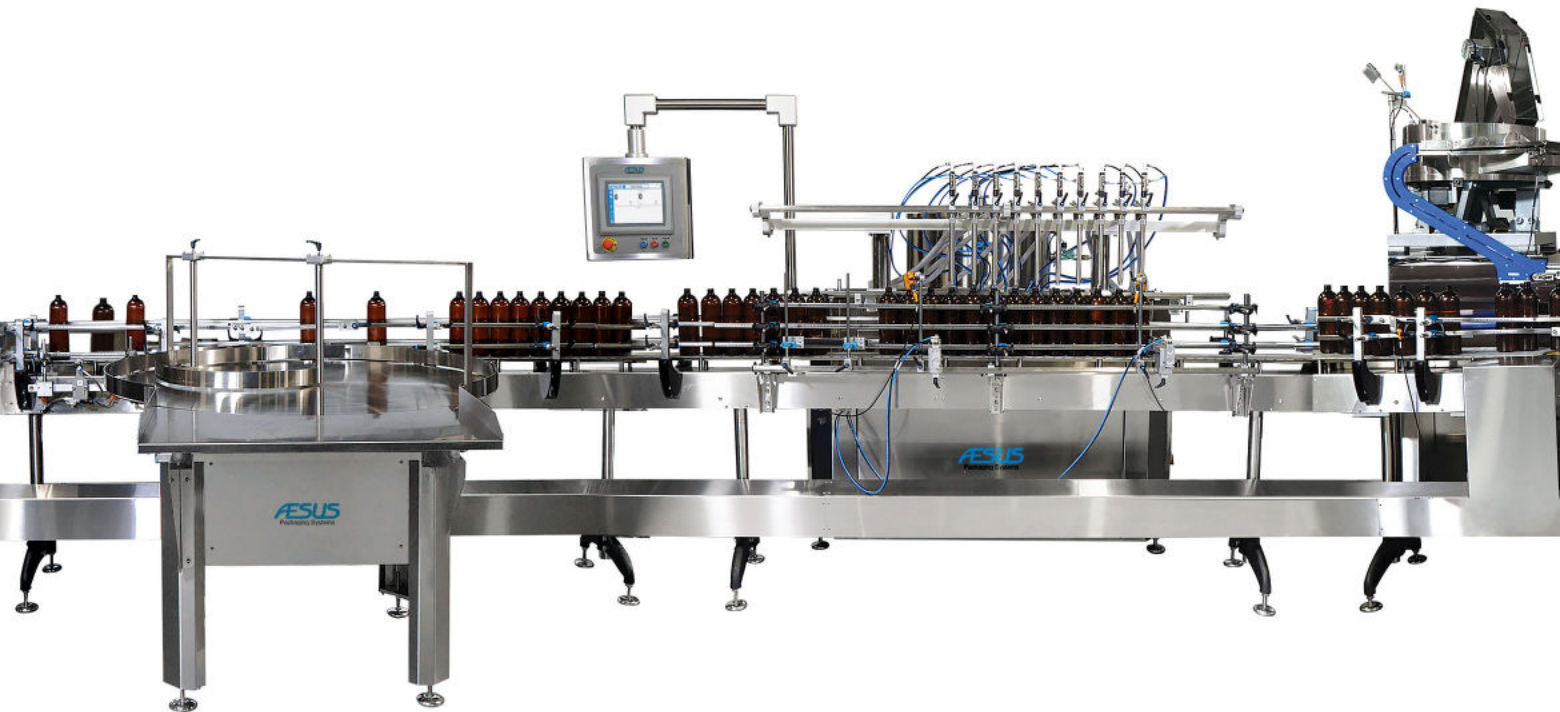

rations Optimized

Liquid Filling

We excel in liquid filling applications and offer a complete range of automatic and semi-automatic filling systems.

Our liquid fillers are designed to accurately fill both non-viscous and viscous liquids into bottles, vials, and other formats.

range of comprehensive
the specific needs of various industries.

Line Integration

We specialize in fully integrated packaging lines. With our extensive knowledge and resources, we can assess your unique needs and recommend the most suitable equipment for seamless integration.